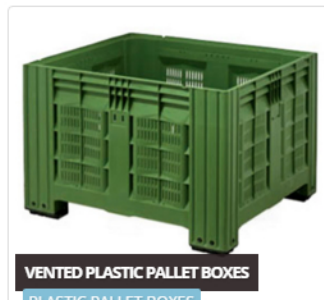

### STOCK CODE: Heavy Duty Metal Euro Stillage

Description: Heavy Duty Metal Stillage

c/w ½ drop front

Dimensions: 1200 x 800 x 1000 (ht)

Fully refurbished and resprayed

choice of colour

Weight Capacity: 1000 kg

#### Roll Cages / Coll Containers

We offer a selection of both standard and bespoke roll cages ready now for distribution throughout the UK.

**RIGID PLASTIC PALLET BOXES**  
DOLAV STYLE PALLET BOXES

#### Rigid Plastic Pallet Boxes

We offer a selection of new and used solid sided plastic dolav boxes for distribution throughout the UK.

**VENTED PLASTIC PALLET BOXES**  
PLASTIC PALLET BOXES