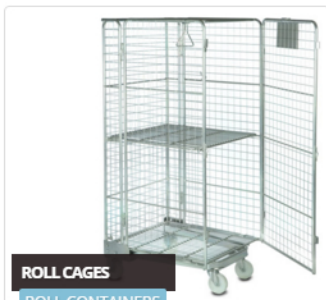

ROLL CAGES
ROLL CONTAINERS

Roll Cages / Coll Containers

We offer a selection of both standard and bespoke roll cages ready now for distribution throughout the UK.