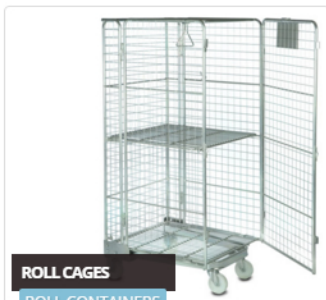

RECO SPECIAL OFFER

STOCK CODE: NEW Plastic Pallet Boxes

Description: NEW Plastic Pallet Boxes

Dimensions: 1200 x 1000 x 760mm (Ht)

Stackable / 500 kgs / 690 ltr capacity

Enquire NOW: 0161 429 7536

ROLL CAGES
ROLL CONTAINERS

Roll Cages / Coll Containers

We offer a selection of both standard and bespoke roll cages ready now for distribution throughout the UK.

RIGID PLASTIC PALLET BOXES
DOLAV STYLE PALLET BOXES

Rigid Plastic Pallet Boxes

We offer a selection of new and used solid sided plastic dolav boxes for distribution throughout the UK.

VENTED PLASTIC PALLET BOXES
PLASTIC PALLET BOXES

Rigid Vented Plastic Pallet Boxes

We offer a selection of used vented plastic dolav pallet boxes