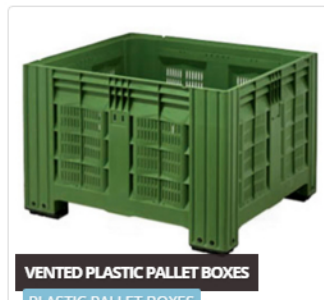

RECO SPECIAL OFFER

STOCK CODE: NEW Plastic Pallet Boxes

Description: NEW Plastic Pallet Boxes

Dimensions: 1200 x 1000 x 760mm (Ht)

Stackable / 500 kgs / 690 ltr capacity

Enquire NOW: 0161 429 7536

ROLL CAGES
ROLL CONTAINERS

Roll Cages / Coll Containers

We offer a selection of both standard and bespoke roll cages ready now for distribution throughout the UK.

RIGID PLASTIC PALLET BOXES
DOLAV STYLE PALLET BOXES

Rigid Plastic Pallet Boxes

We offer a selection of new and used solid sided plastic dolav boxes for distribution throughout the UK.

VENTED PLASTIC PALLET BOXES
PLASTIC PALLET BOXES

Rigid Vented Plastic Pallet Boxes

We offer a selection of used vented plastic dolav pallet boxes