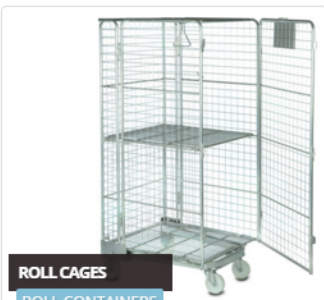

### STOCK CODE: Collapsible Plastic Pallet Boxes

Description: Like New

Plastic Collapsible Box c/w skids

Dimensions: 1200 x 1000 x 975 (ht)

2 x half drop sides

Weight Capacity: 500 kgs

Stackable 4 high when laden

Stackable 6 high flat packed for transport

Enquire NOW: 0161 429 7536

**ROLL CAGES**  
ROLL CONTAINERS