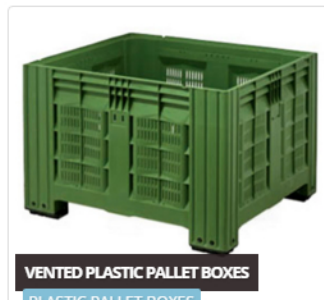

### STOCK CODE: Collapsible Plastic Pallet Boxes

Description: Like New

Plastic Collapsible Box c/w skids

Dimensions: 1200 x 1000 x 975 (ht)

2 x half drop sides

Weight Capacity: 500 kgs

Stackable 4 high when laden

Stackable 6 high flat packed for transport

Enquire NOW: 0161 429 7536

**ROLL CAGES**  
ROLL CONTAINERS

#### Roll Cages / Coll Containers

We offer a selection of both standard and bespoke roll cages ready now for distribution throughout the UK.

**RIGID PLASTIC PALLET BOXES**  
DOLAV STYLE PALLET BOXES

#### Rigid Plastic Pallet Boxes

We offer a selection of new and used solid sided plastic dolav boxes for distribution throughout the UK.

**VENTED PLASTIC PALLET BOXES**  
PLASTIC PALLET BOXES