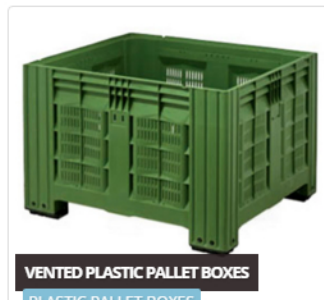

### STOCK CODE: Collapsible Plastic Pallet Boxes

Description: Like New

Plastic Collapsible Box c/w skids

Dimensions: 1200 x 1000 x 1000 (ht)

2 x half drop sides

Weight Capacity: 500 kgs

Stackable 4 high when laden

Stackable 6 high flat packed for transport

Enquire NOW: 0161 429 7536

**ROLL CAGES**  
ROLL CONTAINERS

#### Roll Cages / Coll Containers

We offer a selection of both standard and bespoke roll cages ready now for distribution throughout the UK.

**RIGID PLASTIC PALLET BOXES**  
DOLAV STYLE PALLET BOXES

#### Rigid Plastic Pallet Boxes

We offer a selection of new and used solid sided plastic dolav boxes for distribution throughout the UK.

**VENTED PLASTIC PALLET BOXES**  
PLASTIC PALLET BOXES