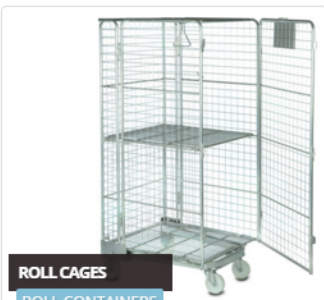

### STOCK CODE: Collapsible Plastic Pallet Boxes

Description: Like New

Plastic Collapsible Box c/w skids

Dimensions: 1200 x 1000 x 1000 (ht)

2 x half drop sides

Weight Capacity: 500 kgs

Stackable 4 high when laden

Stackable 6 high flat packed for transport

Enquire NOW: 0161 429 7536

**ROLL CAGES**  
ROLL CONTAINERS