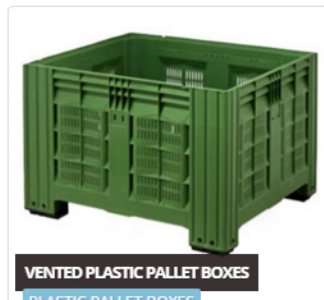

### STOCK CODE: Collapsible Extended Pallet Boxes

Description:

Extended Plastic Collapsible Box c/w skids

Dimensions: 1640 x 1220 x 890 (ht)

2 x half drop sides

Weight Capacity: 500 kgs

Stackable 4 high when laden

Stackable 6 high flat packed for transport

Material HDPE

Enquire NOW: 0161 429 7536

**ROLL CAGES**  
ROLL CONTAINERS

#### Roll Cages / Coll Containers

We offer a selection of both standard and bespoke roll cages ready now for distribution throughout the UK.

**RIGID PLASTIC PALLET BOXES**  
DOLAV STYLE PALLET BOXES

#### Rigid Plastic Pallet Boxes

We offer a selection of new and used solid sided plastic dolav boxes for distribution throughout the UK.

**VENTED PLASTIC PALLET BOXES**  
PLASTIC PALLET BOXES