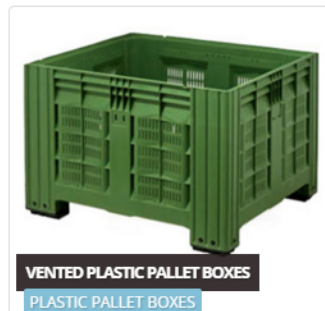

RECO SPECIAL OFFER

STOCK CODE: PCB002

Description: Plastic Collapsible Boxes
Dimensions: 1200 x 1000 x 975 (ht)
2 x half drop sides gates
Weight Capacity: 500 kgs
Stackable 4 high when laden
Stackable 6 high flat packed for transport

Enquire NOW: 0161 429 7536

ROLL CAGES
ROLL CONTAINERS

Roll Cages / Coll Containers
We offer a selection of both standard and bespoke roll cages ready now for distribution throughout the UK.

RIGID PLASTIC PALLET BOXES
DOLAV STYLE PALLET BOXES

Rigid Plastic Pallet Boxes
We offer a selection of new and used solid sided plastic dolav boxes for distribution throughout the UK.

VENTED PLASTIC PALLET BOXES
PLASTIC PALLET BOXES

Rigid Vented Plastic Pallet Boxes
We offer a selection of used vented plastic dolav pallet boxes
NEW STOCK AVAILABLE